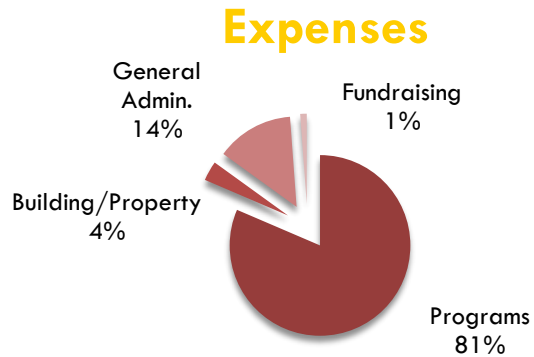

Leadership requires a mix of reacting to new conditions and proactively setting a broader vision for what this community can be. 2017 showed our ability to do both. We swiftly responded to this emerging issue, and simultaneously utilized the situation to inform our path forward in 2018. I have no doubt that we will continue to shift into what our times and this community need.

To new learning and new growth,

Robin David, Board President

2017 Financials

HIGHLIGHTS:

- 27.3% increase in distinct donors as compared to 2016
- 64% of revenue comes through grants
- Our endowment through the Community Foundation, established in 2016, is now at \$11,495.99

TOTAL INCOME: \$138,827.21

TOTAL EXPENSES: \$140,303.50

2017 MAJOR FUNDRAISING EVENTS:

Giving Hearts Day

- Impact Foundation Regional Fundraiser
- 140 donors (68 new)
- \$10,536.45 raised (includes matching gift)