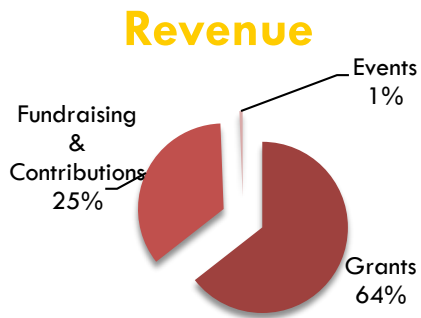

House Bill 1427 was introduced in the state legislature, and it threatened to stigmatize New Americans and establish a moratorium on refugee resettlement in the state. While legislative action was a new threat for us, Global Friends responded as we always do: assess the issue, strategize an approach, engage partners, and mobilize support. In response to pushback from allies in different sectors and cities, the bill was radically modified, and the threat of a moratorium was removed.

Leadership requires a mix of reacting to new conditions and proactively setting a broader vision for what this community can be. 2017 showed our ability to do both. We swiftly responded to this emerging issue, and simultaneously utilized the situation to inform our path forward in 2018. I have no doubt that we will continue to shift into what our times and this community need.

To new learning and new growth,

Robin David, Board President

2017 Financials

HIGHLIGHTS:

- 27.3% increase in distinct donors as compared to 2016
- 64% of revenue comes through grants
- Our endowment through the Community Foundation, established in 2016, is now at \$11,495.99

TOTAL INCOME: \$138,827.21

TOTAL EXPENSES: \$140,303.50

2017 MAJOR FUNDRAISING EVENTS:

Giving Hearts Day

- Impact Foundation Regional Fundraiser
- 140 donors (68 new)
- \$10,536.45 raised (includes matching gift)