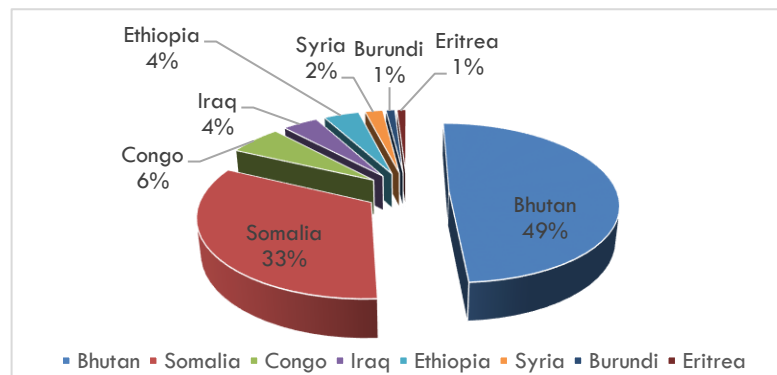

Our Major Programs

Family Mentors and Adult Literacy Program

WHAT IS IT?

New Americans are provided cultural knowledge and English language skills in their homes to create a better life for themselves in Grand Forks.

WHO ARE WE SERVING?